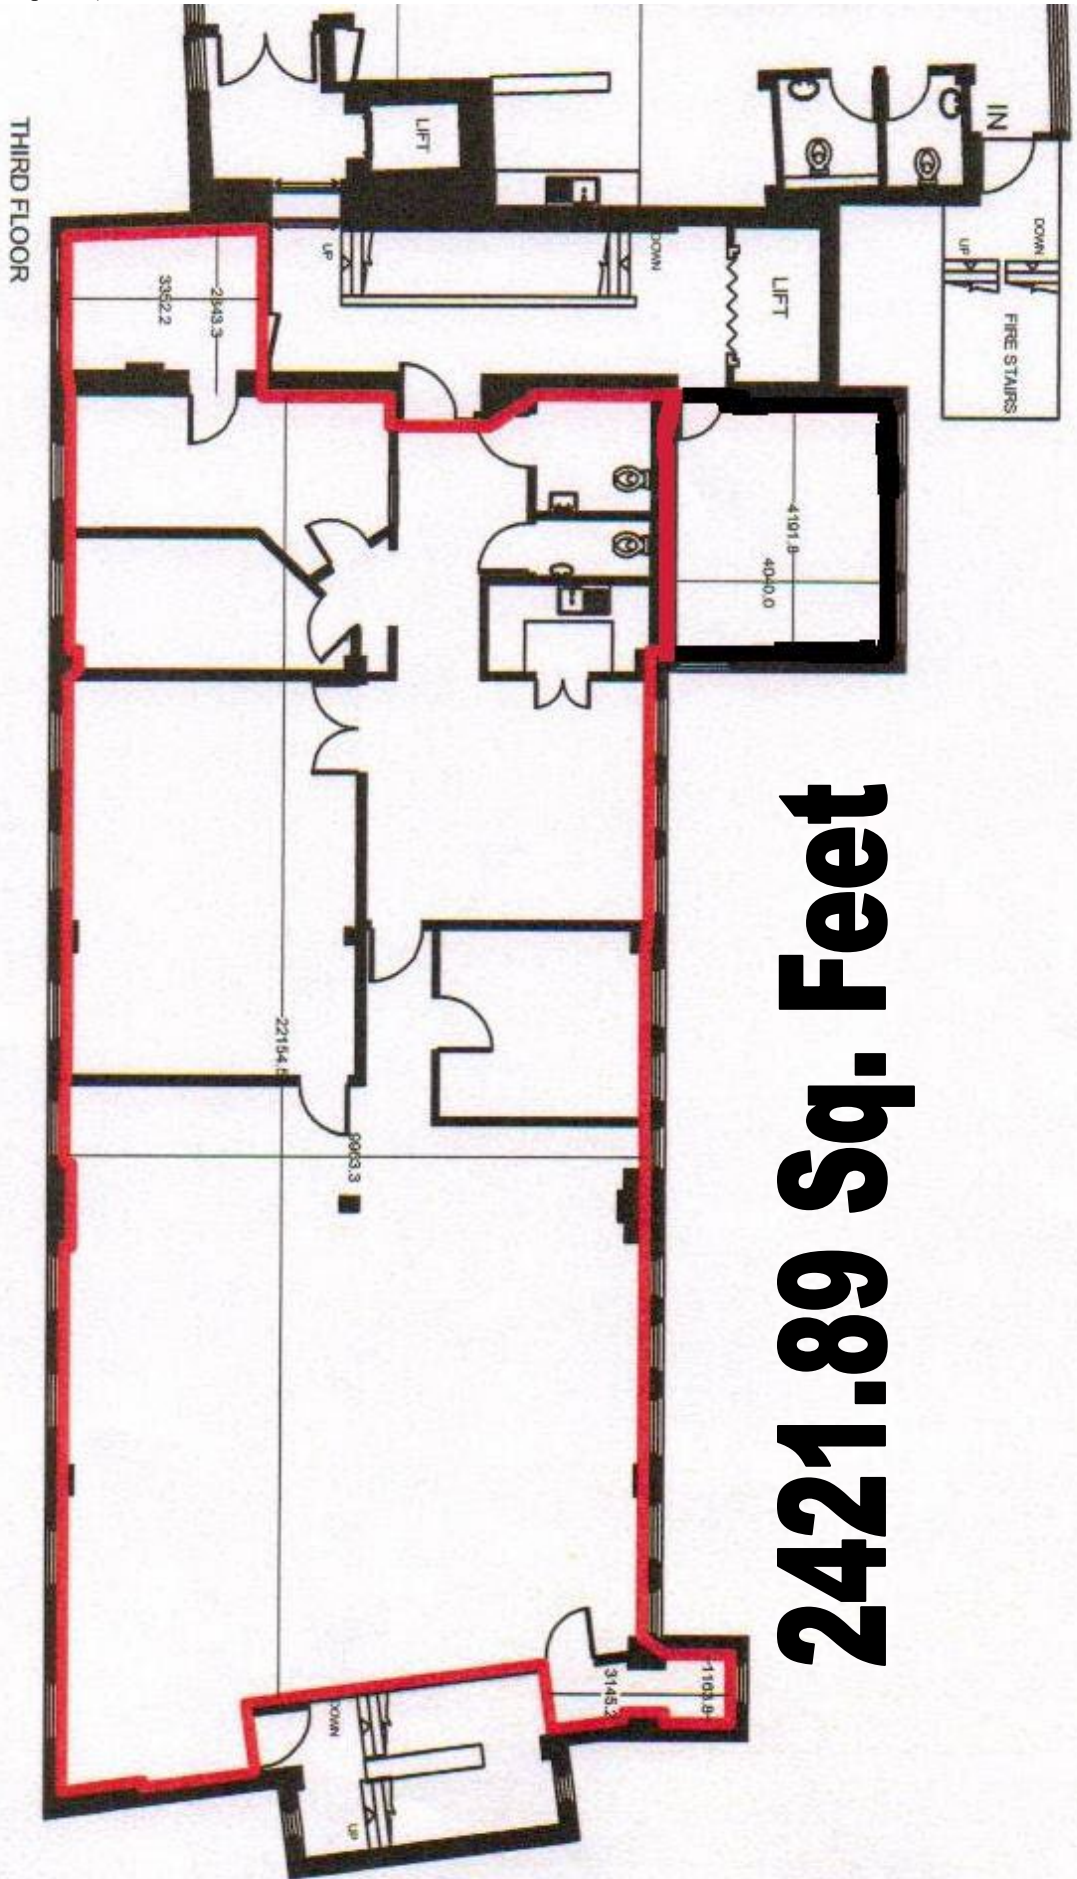

4<sup>th</sup> Floor West  
TENANCY NO: 402 W (2443.42 Sq)

**2443.42 Sq. Feet**

3<sup>rd</sup> Floor West  
TENANCY NO: 302 W (2421.89 Sq. Feet)

**2421.89 Sq. Feet**