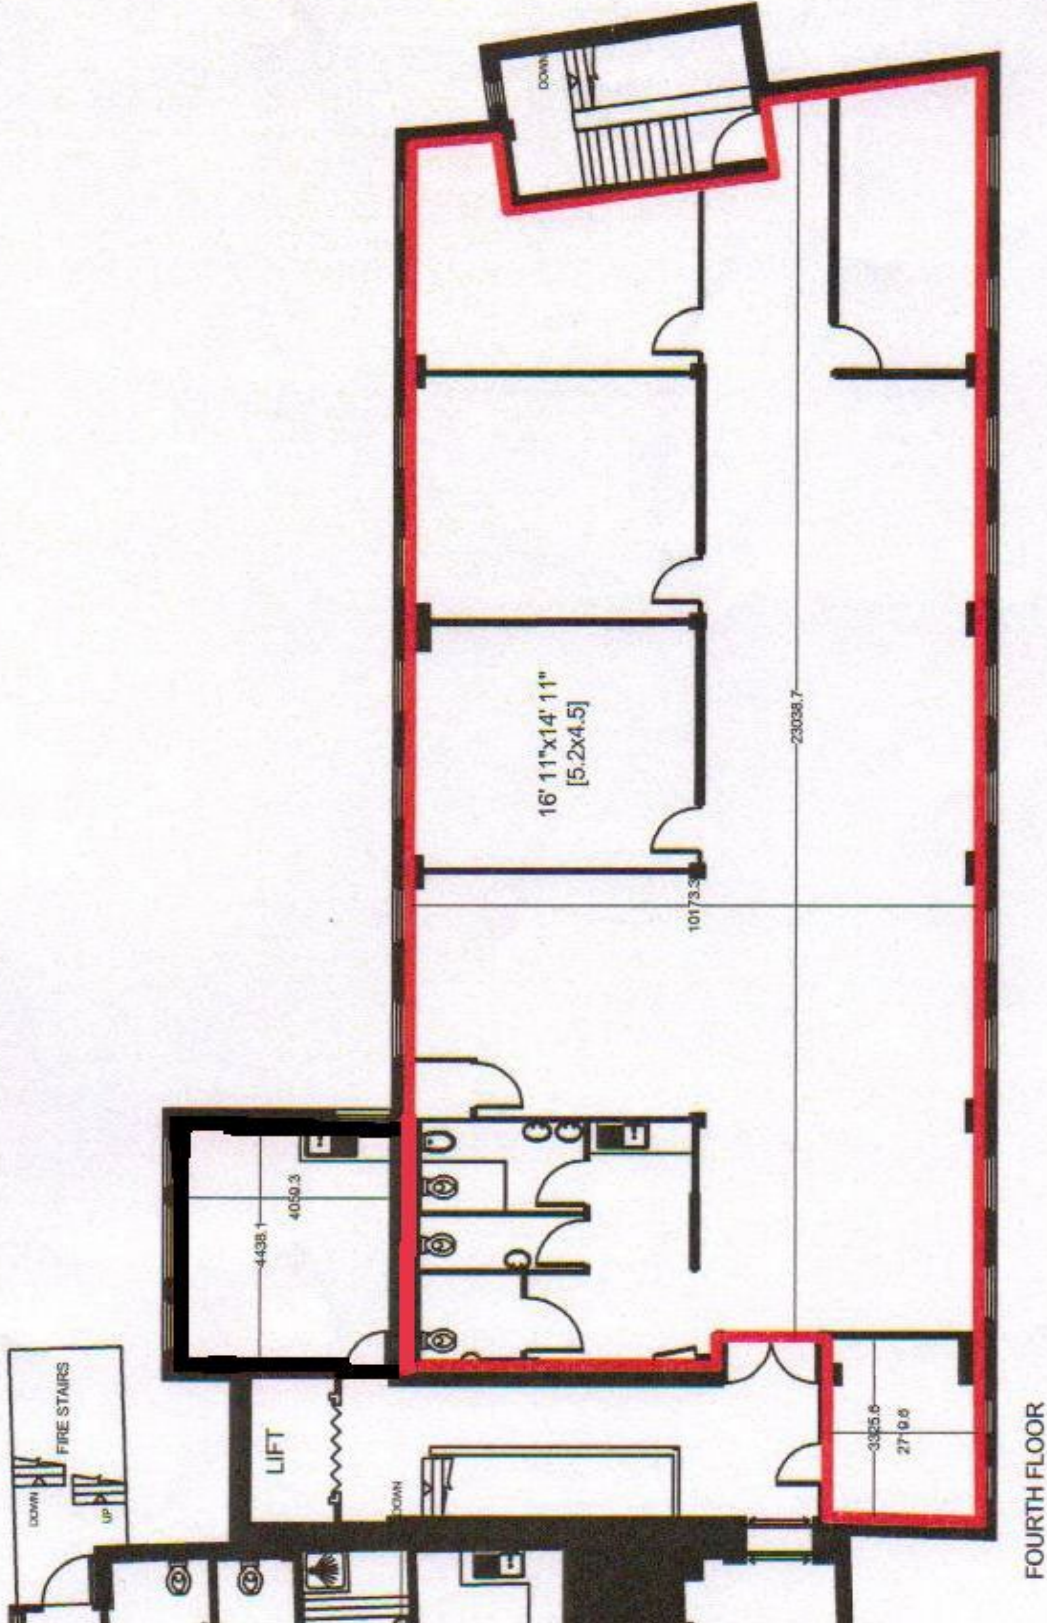

4<sup>th</sup> Floor West  
TENANCY NO: 402 W (2443.42 Sq)

**2443.42 Sq. Feet**

3<sup>rd</sup> Floor West  
TENANCY NO: 302 W (2421.89 Sq. Feet)

**2421.89 Sq. Feet**